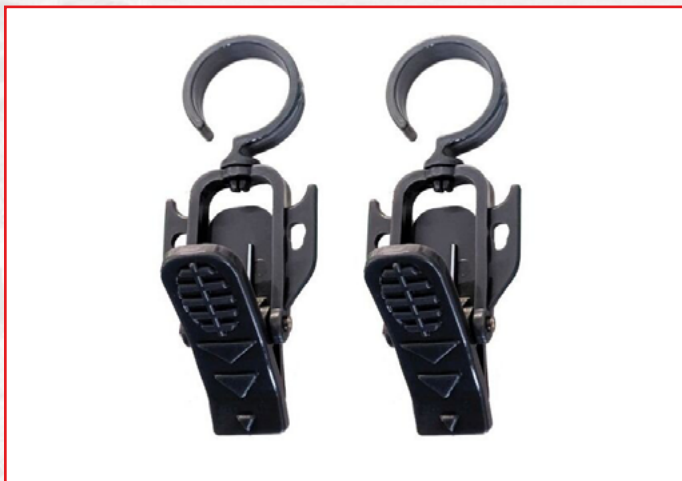

Royal Leisure Smart Clips Universal Clips

Code: R899

Royal Leisure Deluxe Washing Line 4 Arm

Code: R760

Royal Smart Clips
Universal Clips. (Pk of 2)

Royal Deluxe Washing Line 4 Arm
355599

**Wherever out there leads you to
Crusader products is here to help.**