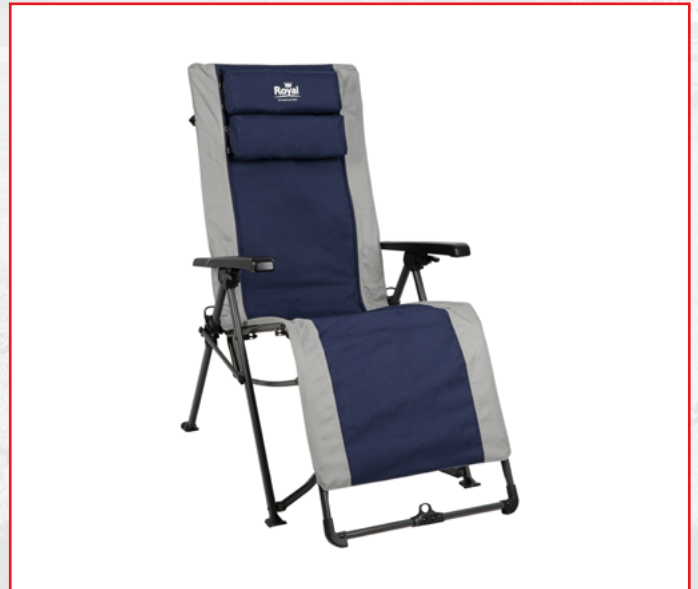

Royal Leisure Easy Lounger

Product code: R717

Full Lounger with easy fold and carry system c/w lumbar and head support

Royal Leisure Ambassador XL High Back

Code: R734

Royal Leisure Ambassador XL High Back Aluminium Reclining Chair

- 3D-LuxTec Fabric
- 47*43*46/120cm